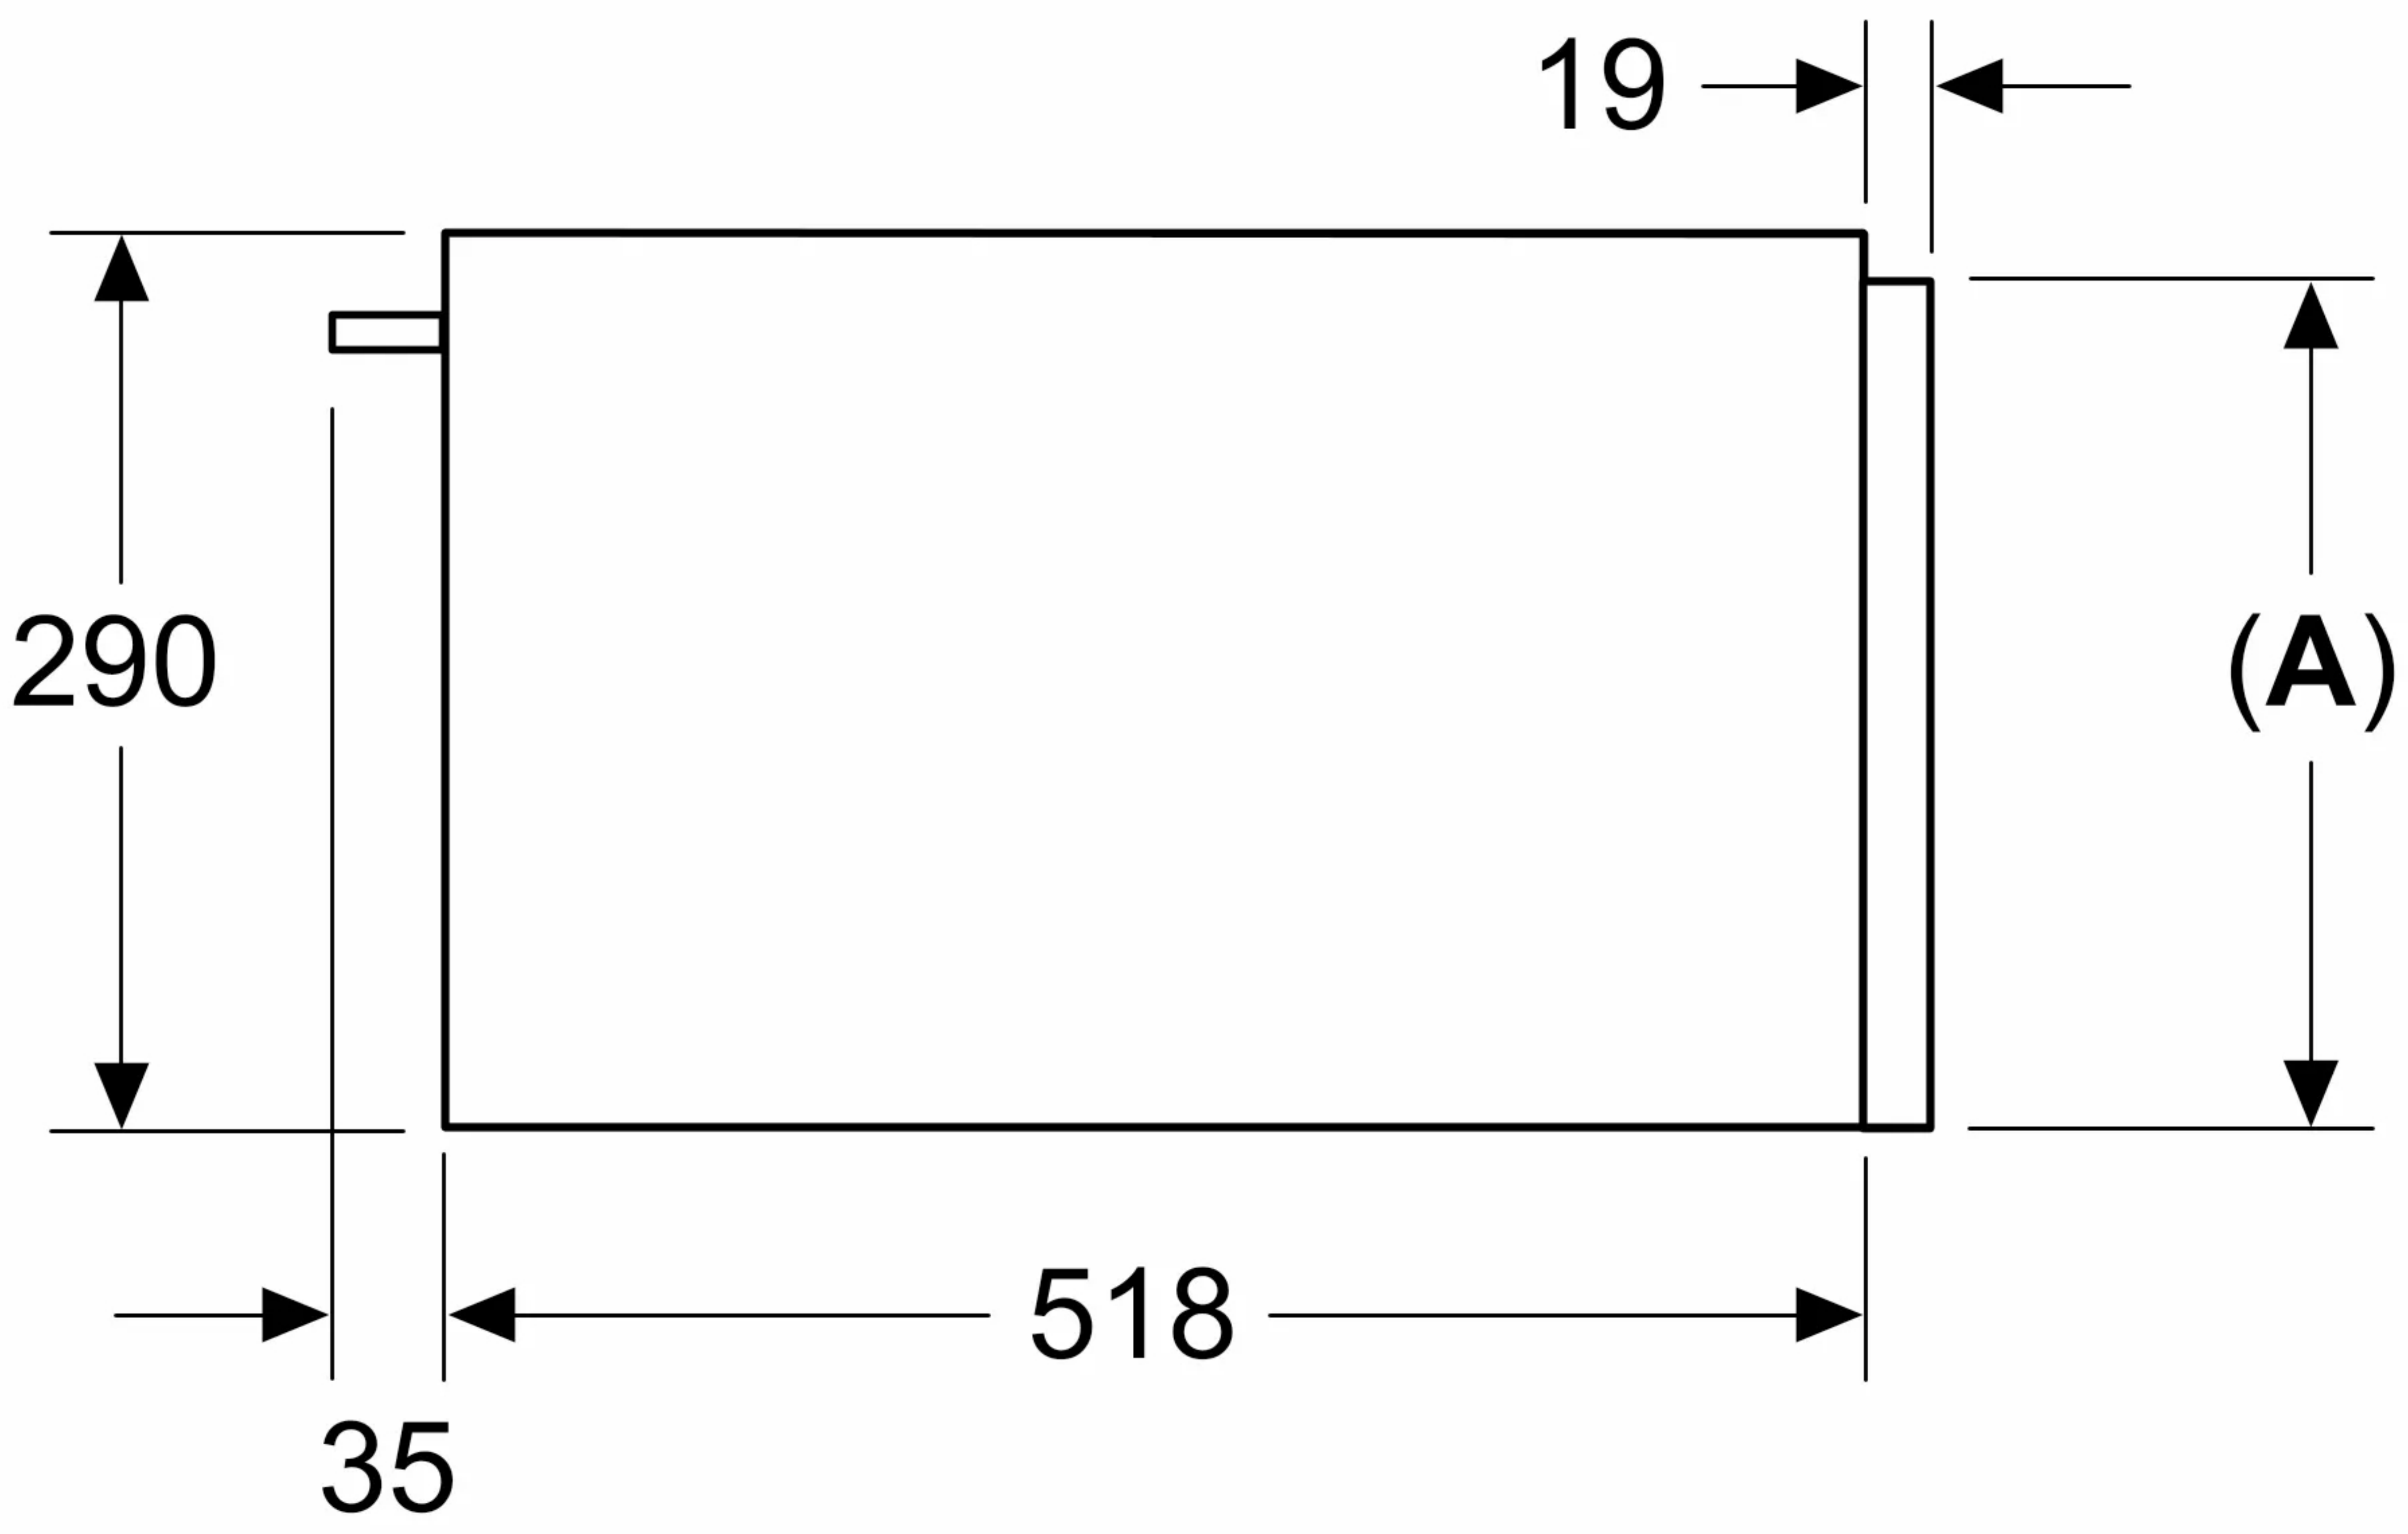

Measurements in mm

A: 287.5 mm

Ovens with appliance height of 595 mm can be installed above the warming drawer without an intermediate floor

Measurements in mm

A: 287.5 mm

measurements in mm