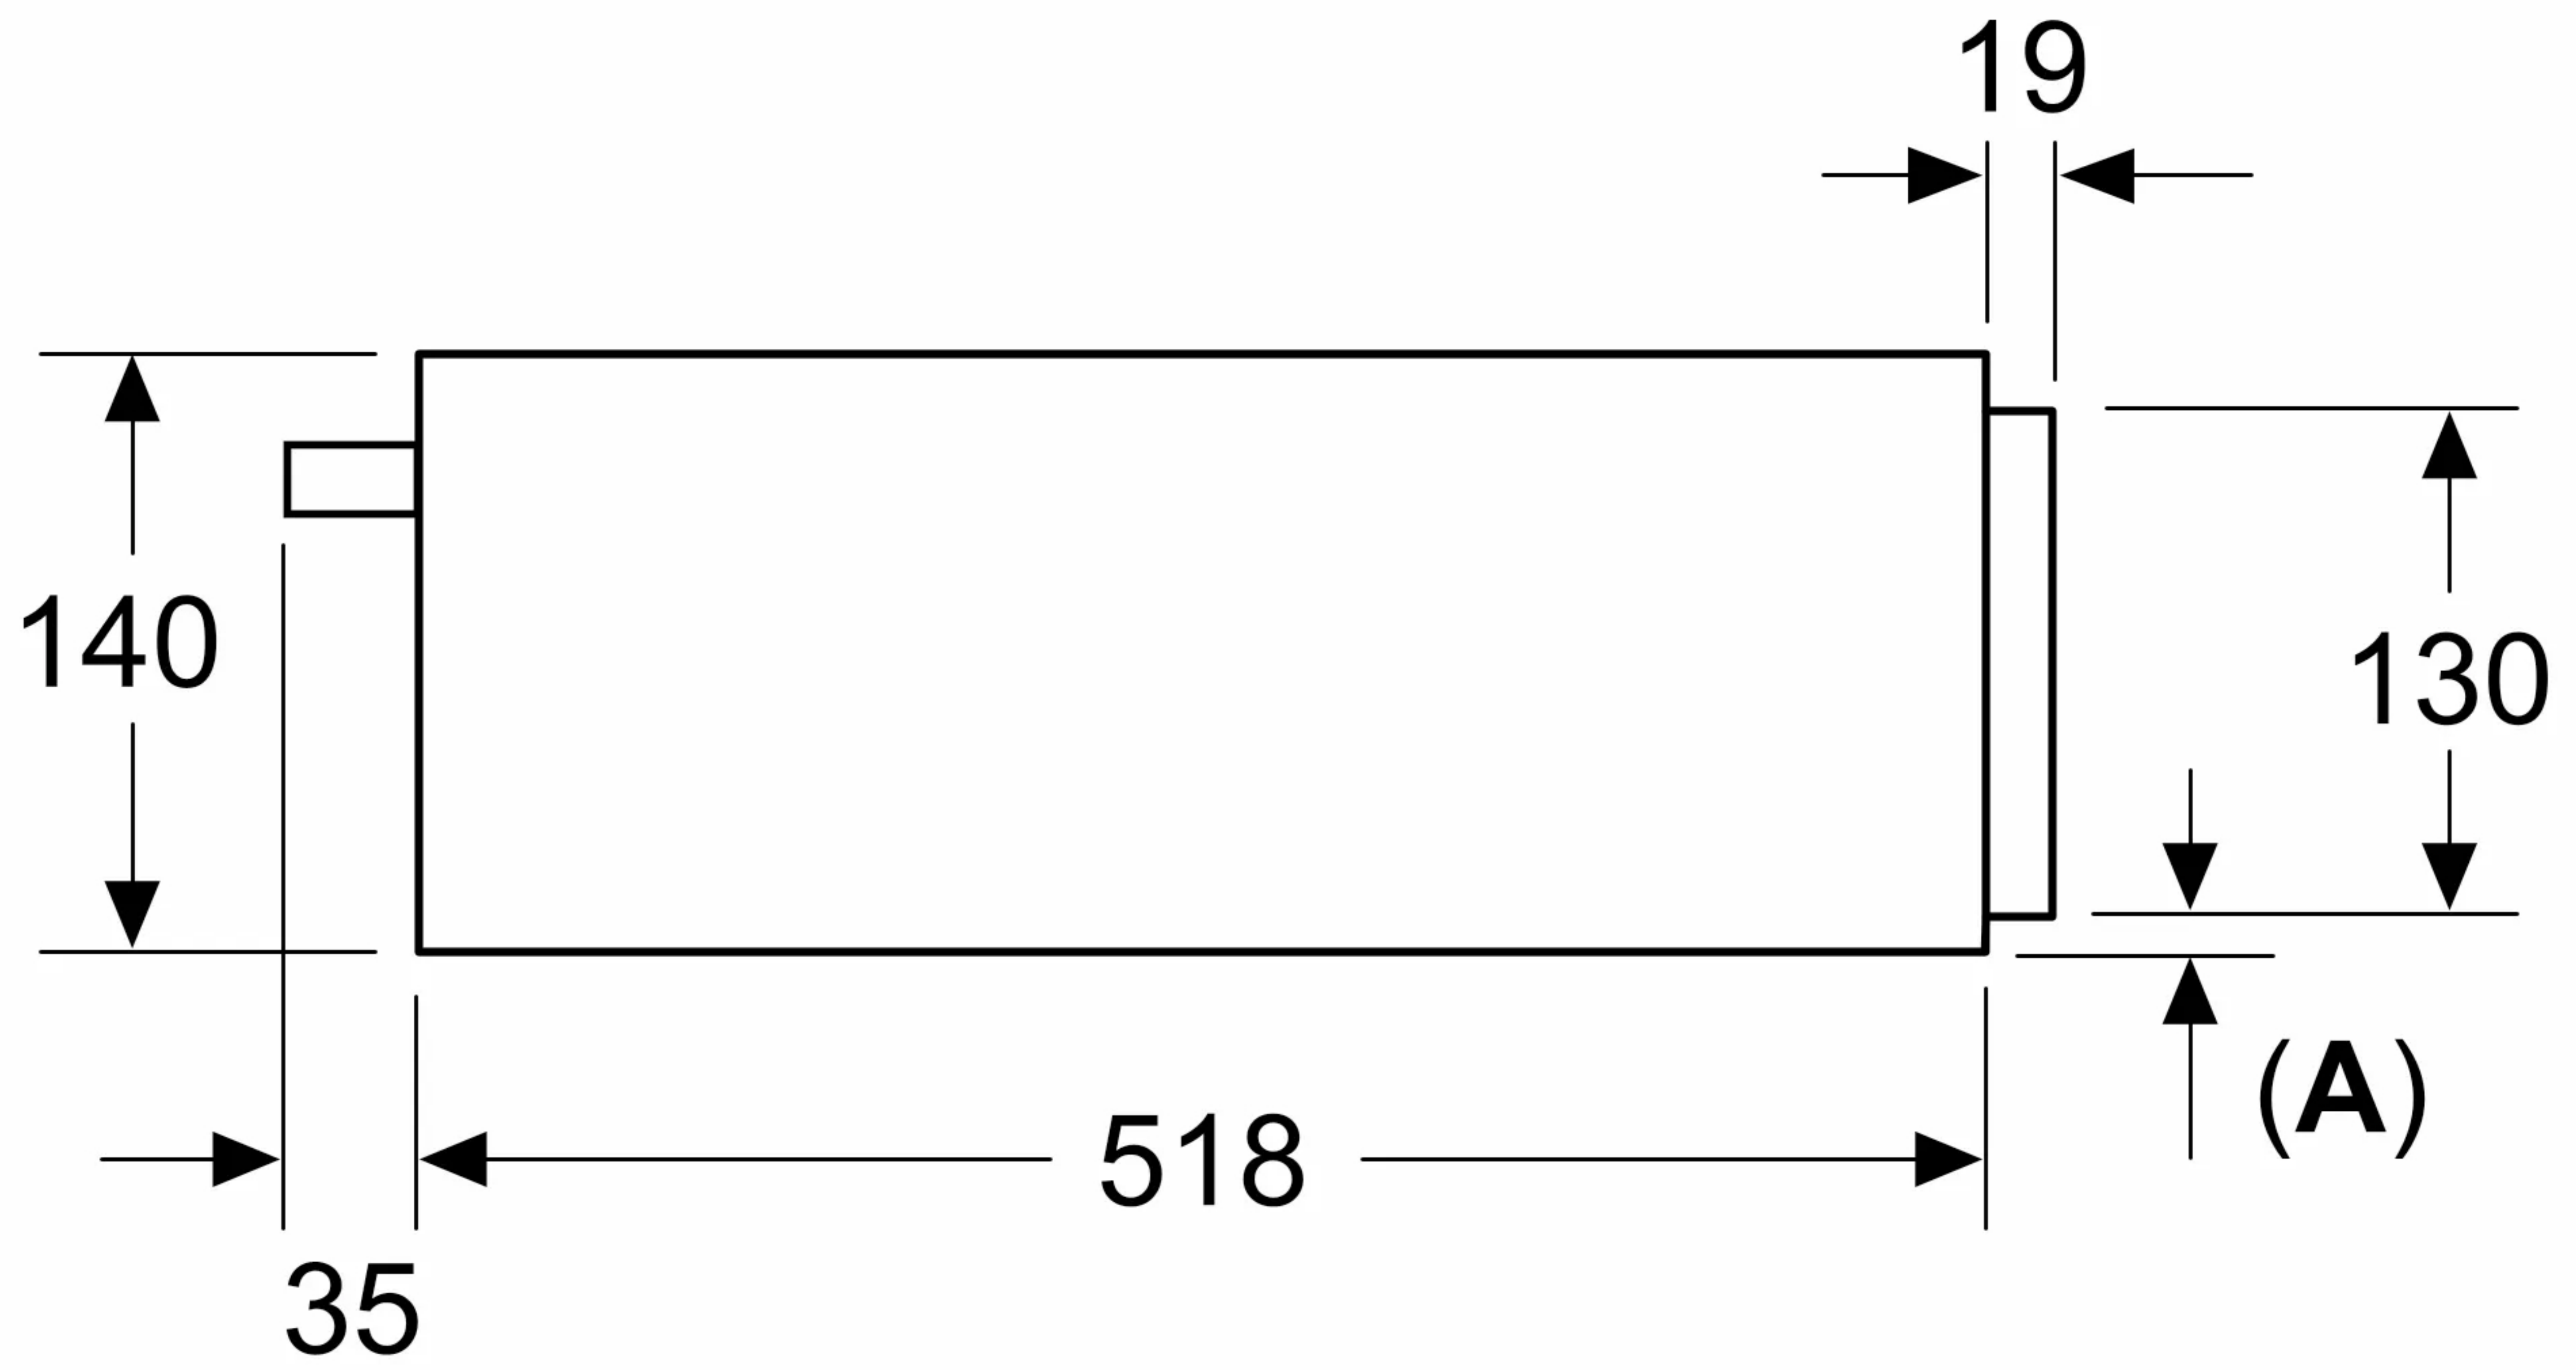

measurements in mm

# Measurements in mm

**A: 7.5 mm**

Compact ovens with appliance height of 455 mm can be installed above the warming drawer without an intermediate floor