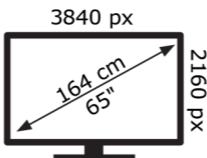

# ENERGY

Panasonic

TV-65W85BEY

**85** kWh/1000h

ABCDEF **G**

**145** kWh/1000h

50744998

2019/2013