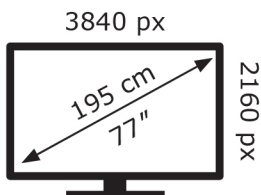

ENERG

LG Electronics

OLED77G64LW

93 kWh/1000h

ABCDEF**G**

334 kWh/1000h

2019/2013