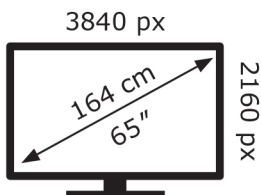

# ENERG

LG Electronics

OLED65G66LS

**77** kWh/1000h

ABCDEF**G**

**262** kWh/1000h

2019/2013