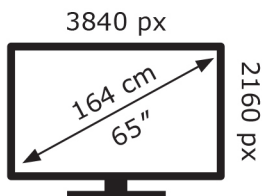

# ENERGY

LG Electronics

OLED65G64LW

**77** kWh/1000h

ABCDEF**G**

**262** kWh/1000h

2019/2013