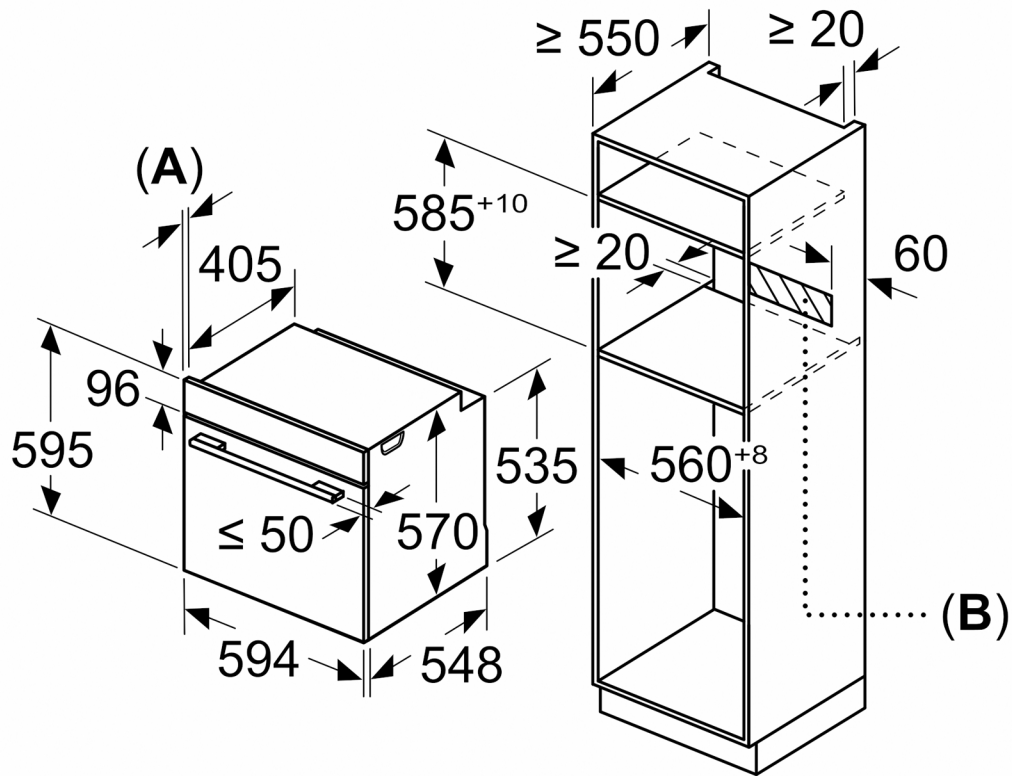

Measurements in mm

A: 19.5 mm

B: Space for appliance connection 320 x 115 mm

Installation with a hob.

measurements in mm

measurements in mm