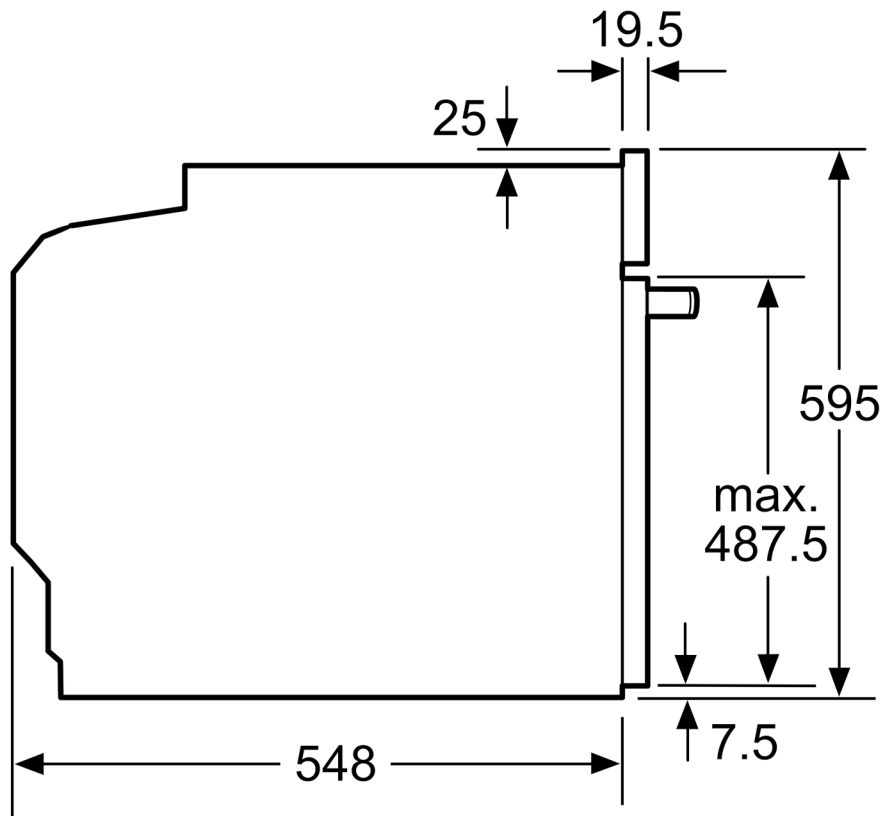

Measurements in mm

A: 19.5 mm

B: Space for appliance connection 320 x 115 mm

Installation with a hob.

measurements in mm

measurements in mm