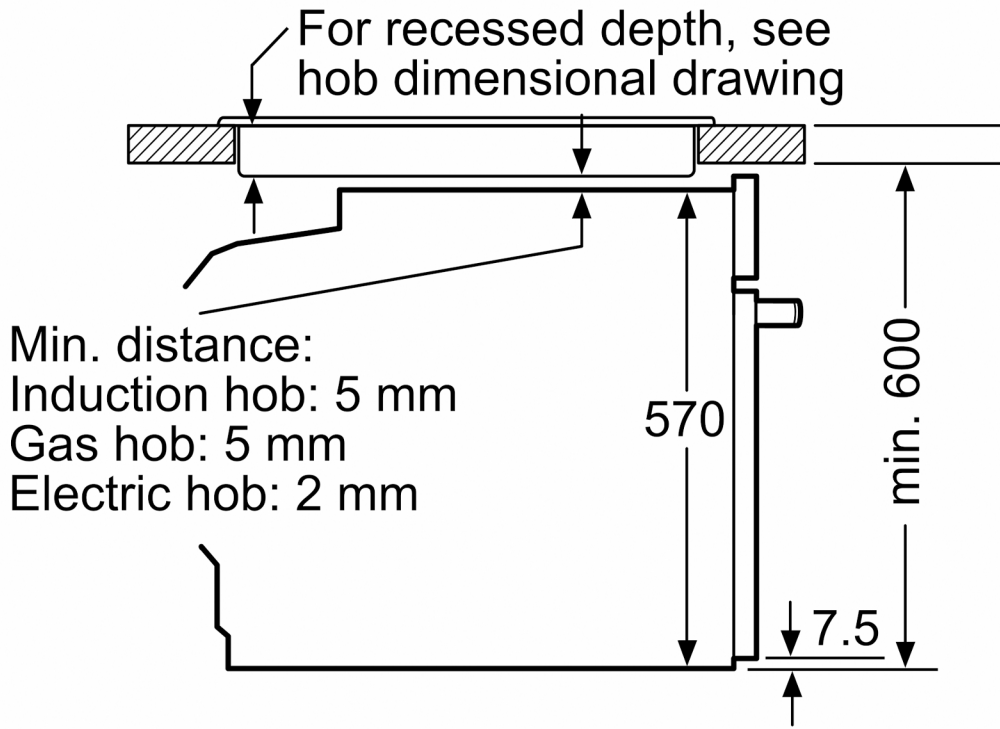

Measurements in mm

A: 19.5 mm

B: Space for appliance connection 320 x 115 mm

Installation with a hob.

measurements in mm

measurements in mm