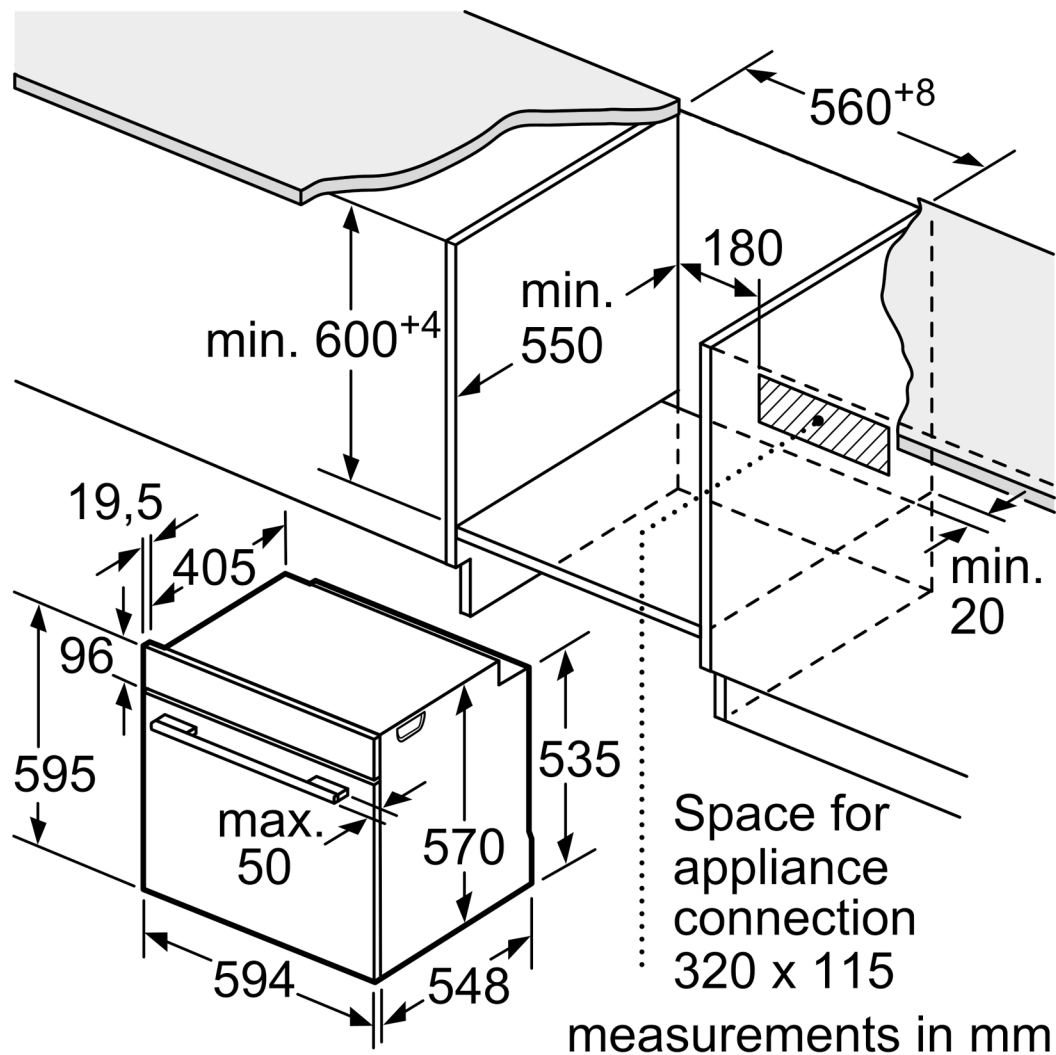

Measurements in mm

A: 19.5 mm

B: Space for appliance connection 320 x 115 mm

Installation with a hob.

measurements in mm

measurements in mm