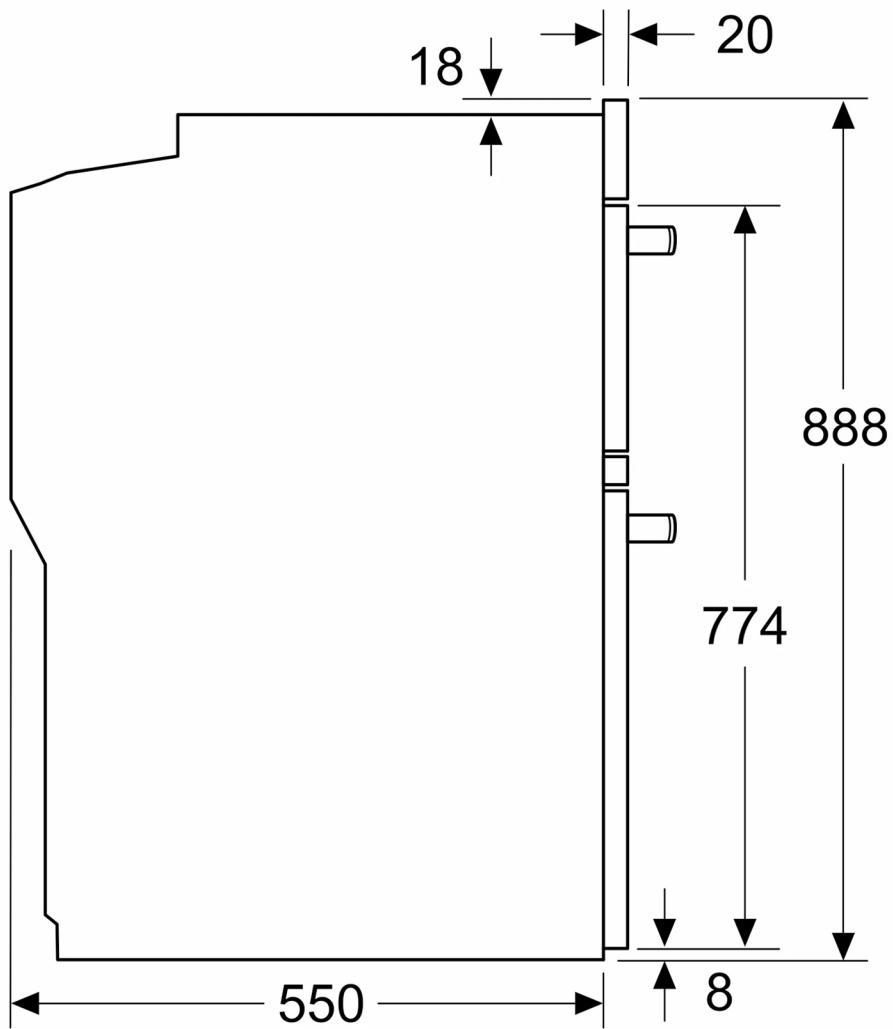

measurements in mm

Back panel open

Space for appliance connection 320 x 115

measurements in mm