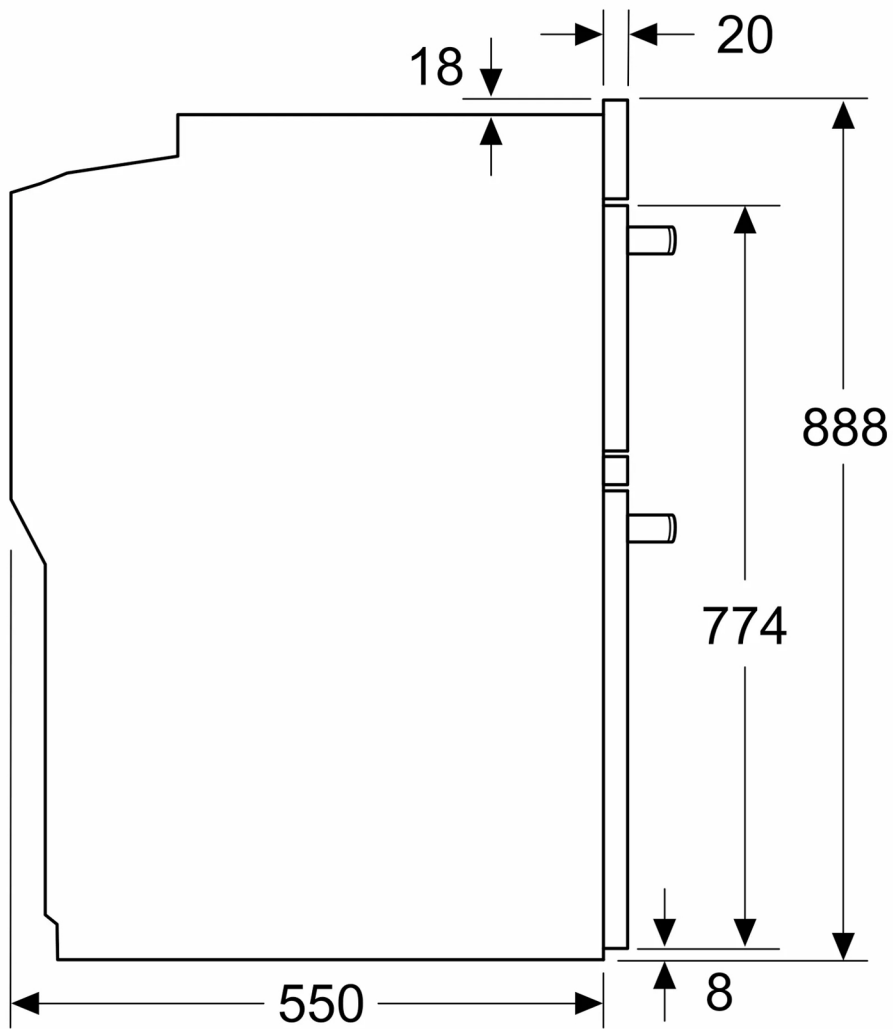

measurements in mm

Back panel open

Space for appliance connection 320 x 115

measurements in mm