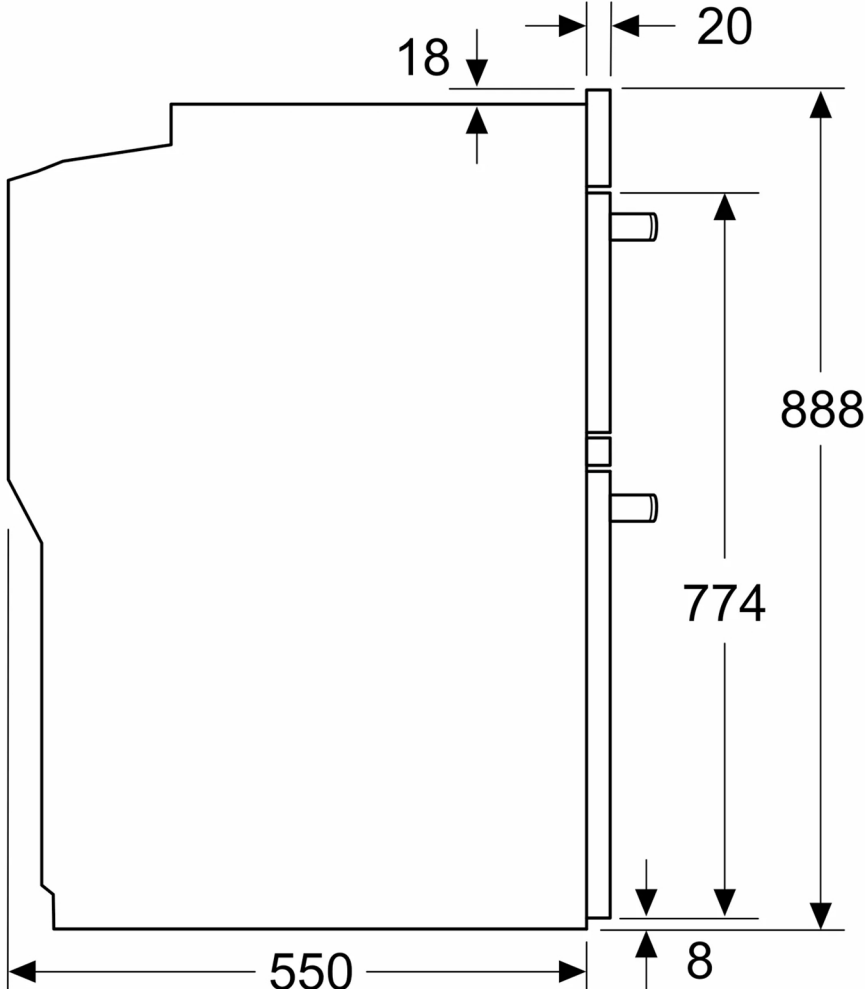

measurements in mm

Back panel open

Space for appliance connection 320 x 115

measurements in mm