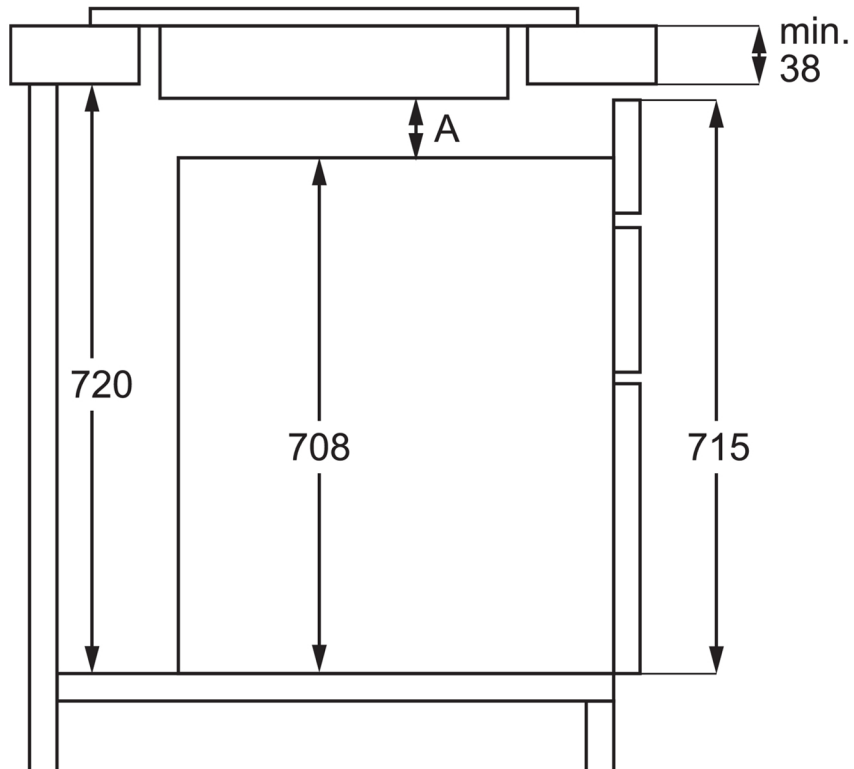

PSGBHO220DE0002K

PSGBHO210DE0000J

A = min. 6mm
only for AEG, Electrolux, Zanussi appliances

A = min. 12mm
all other brands