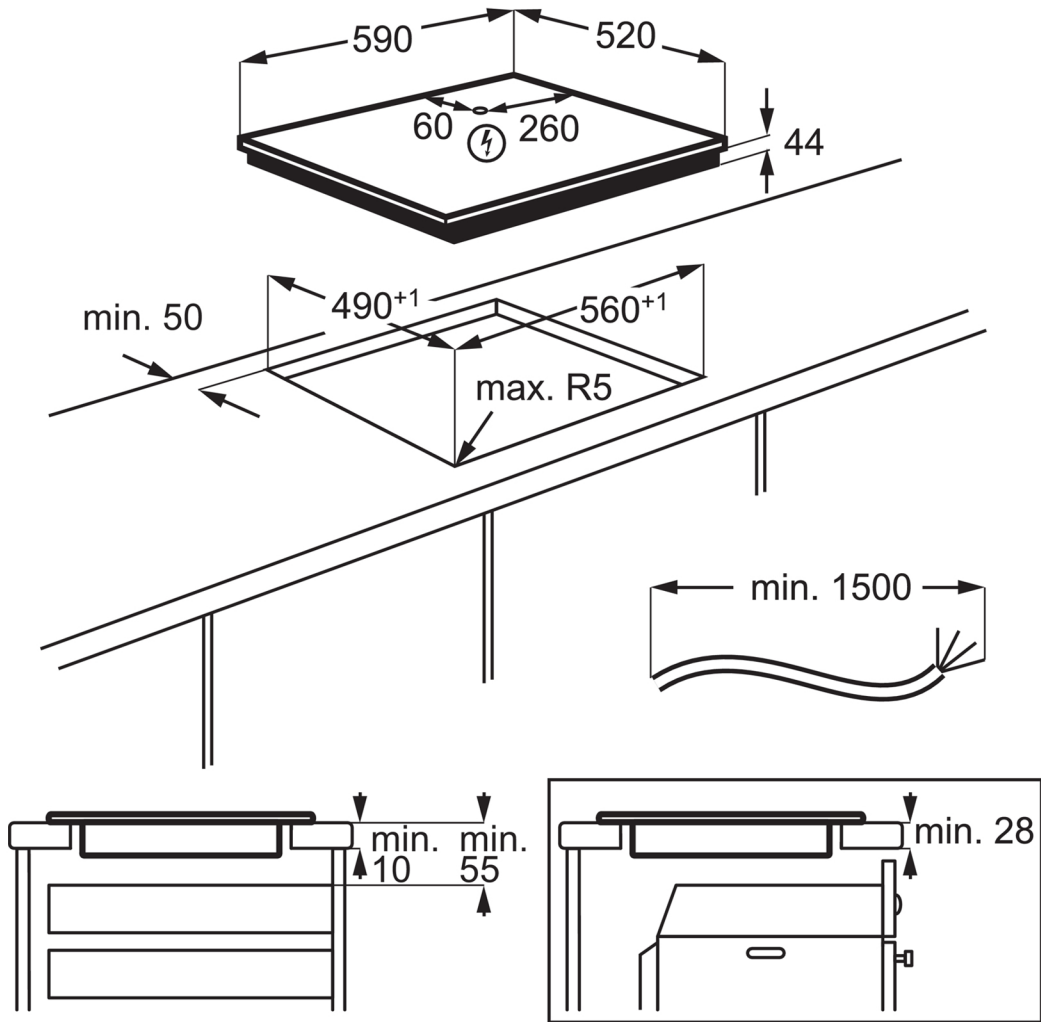

PSGBHO220DE0002K

PSGBHO210DE0000J

A = min. 6mm
only for AEG, Electrolux, Zanussi appliances

A = min. 12mm
all other brands