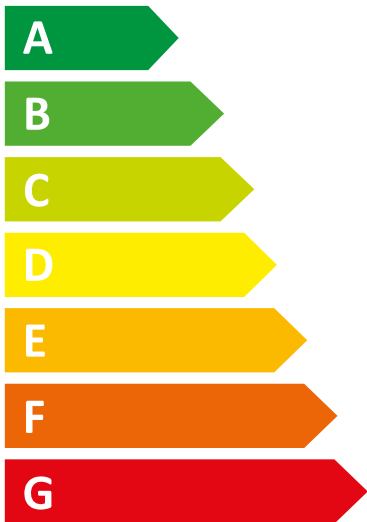

ENERG

Creda

CRWM814DG

47 kWh /  100

8 kg

3:38

47 L

ABC**C**DEFG