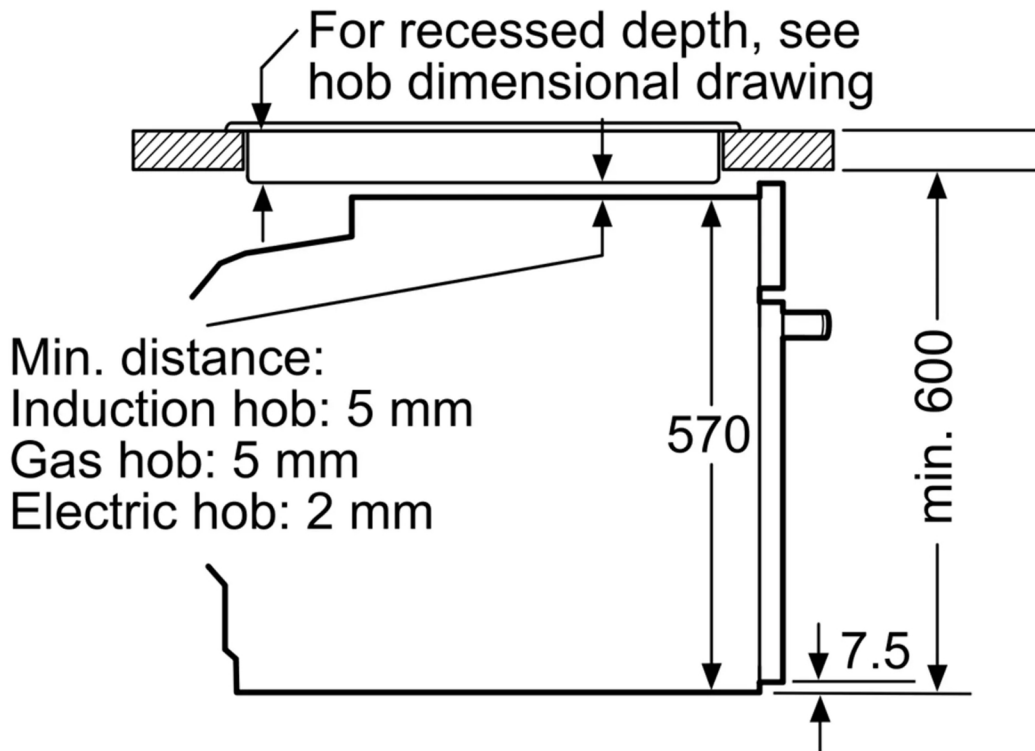

measurements in mm

Measurements in mm

**A:** 19.5 mm

**B:** Space for appliance connection 320 x 115 mm

Installation with a hob.

measurements in mm