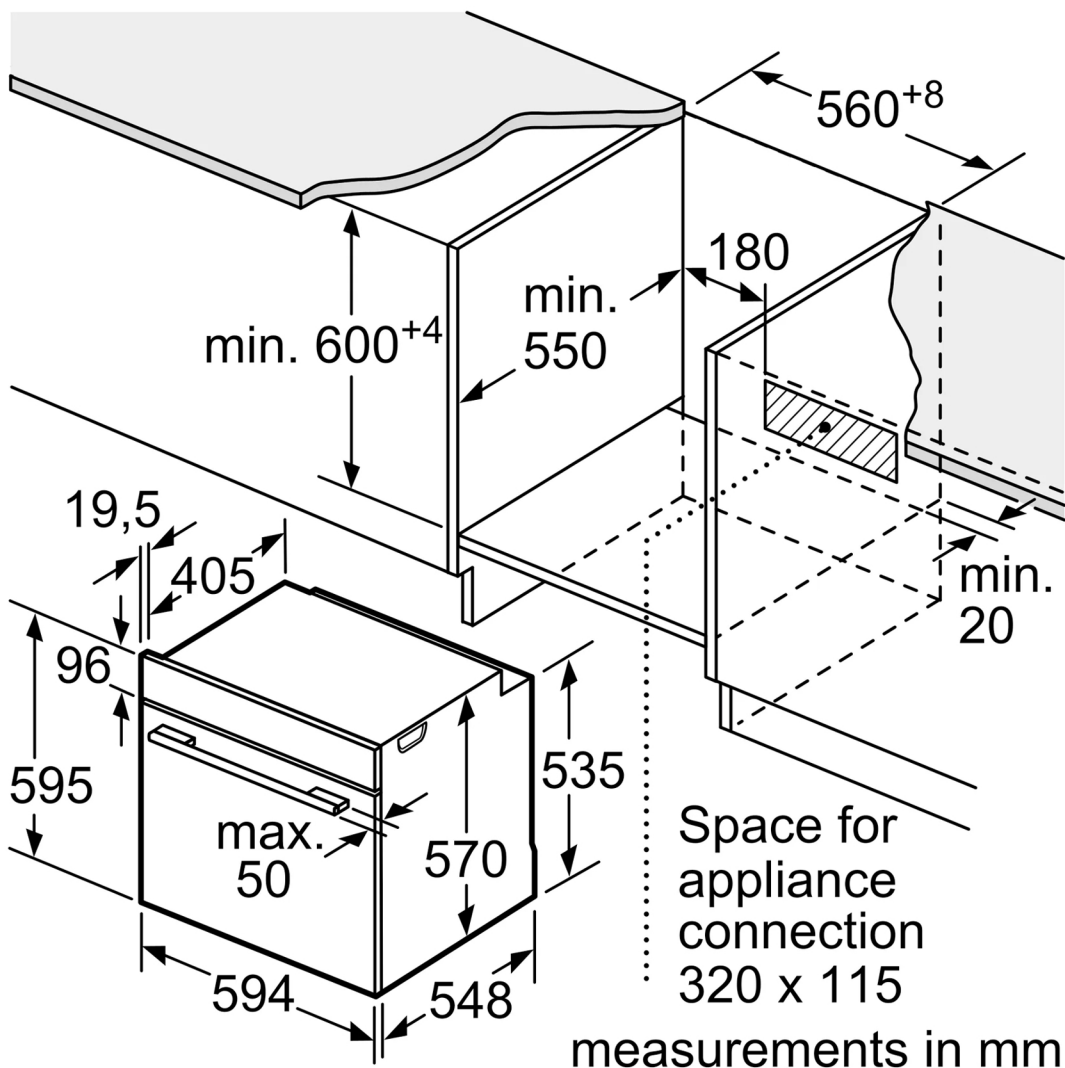

measurements in mm

Measurements in mm

**A:** 19.5 mm

**B:** Space for appliance connection 320 x 115 mm

Installation with a hob.

measurements in mm