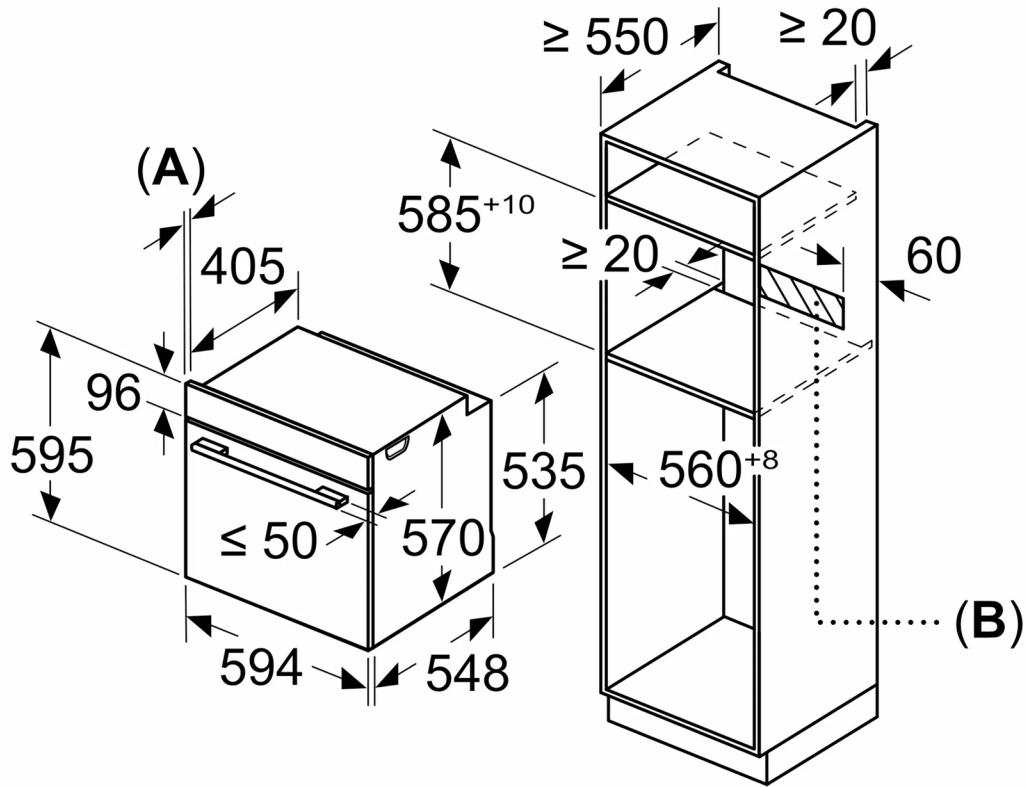

measurements in mm

Measurements in mm

**A:** 19.5 mm

**B:** Space for appliance connection 320 x 115 mm

Installation with a hob.

measurements in mm