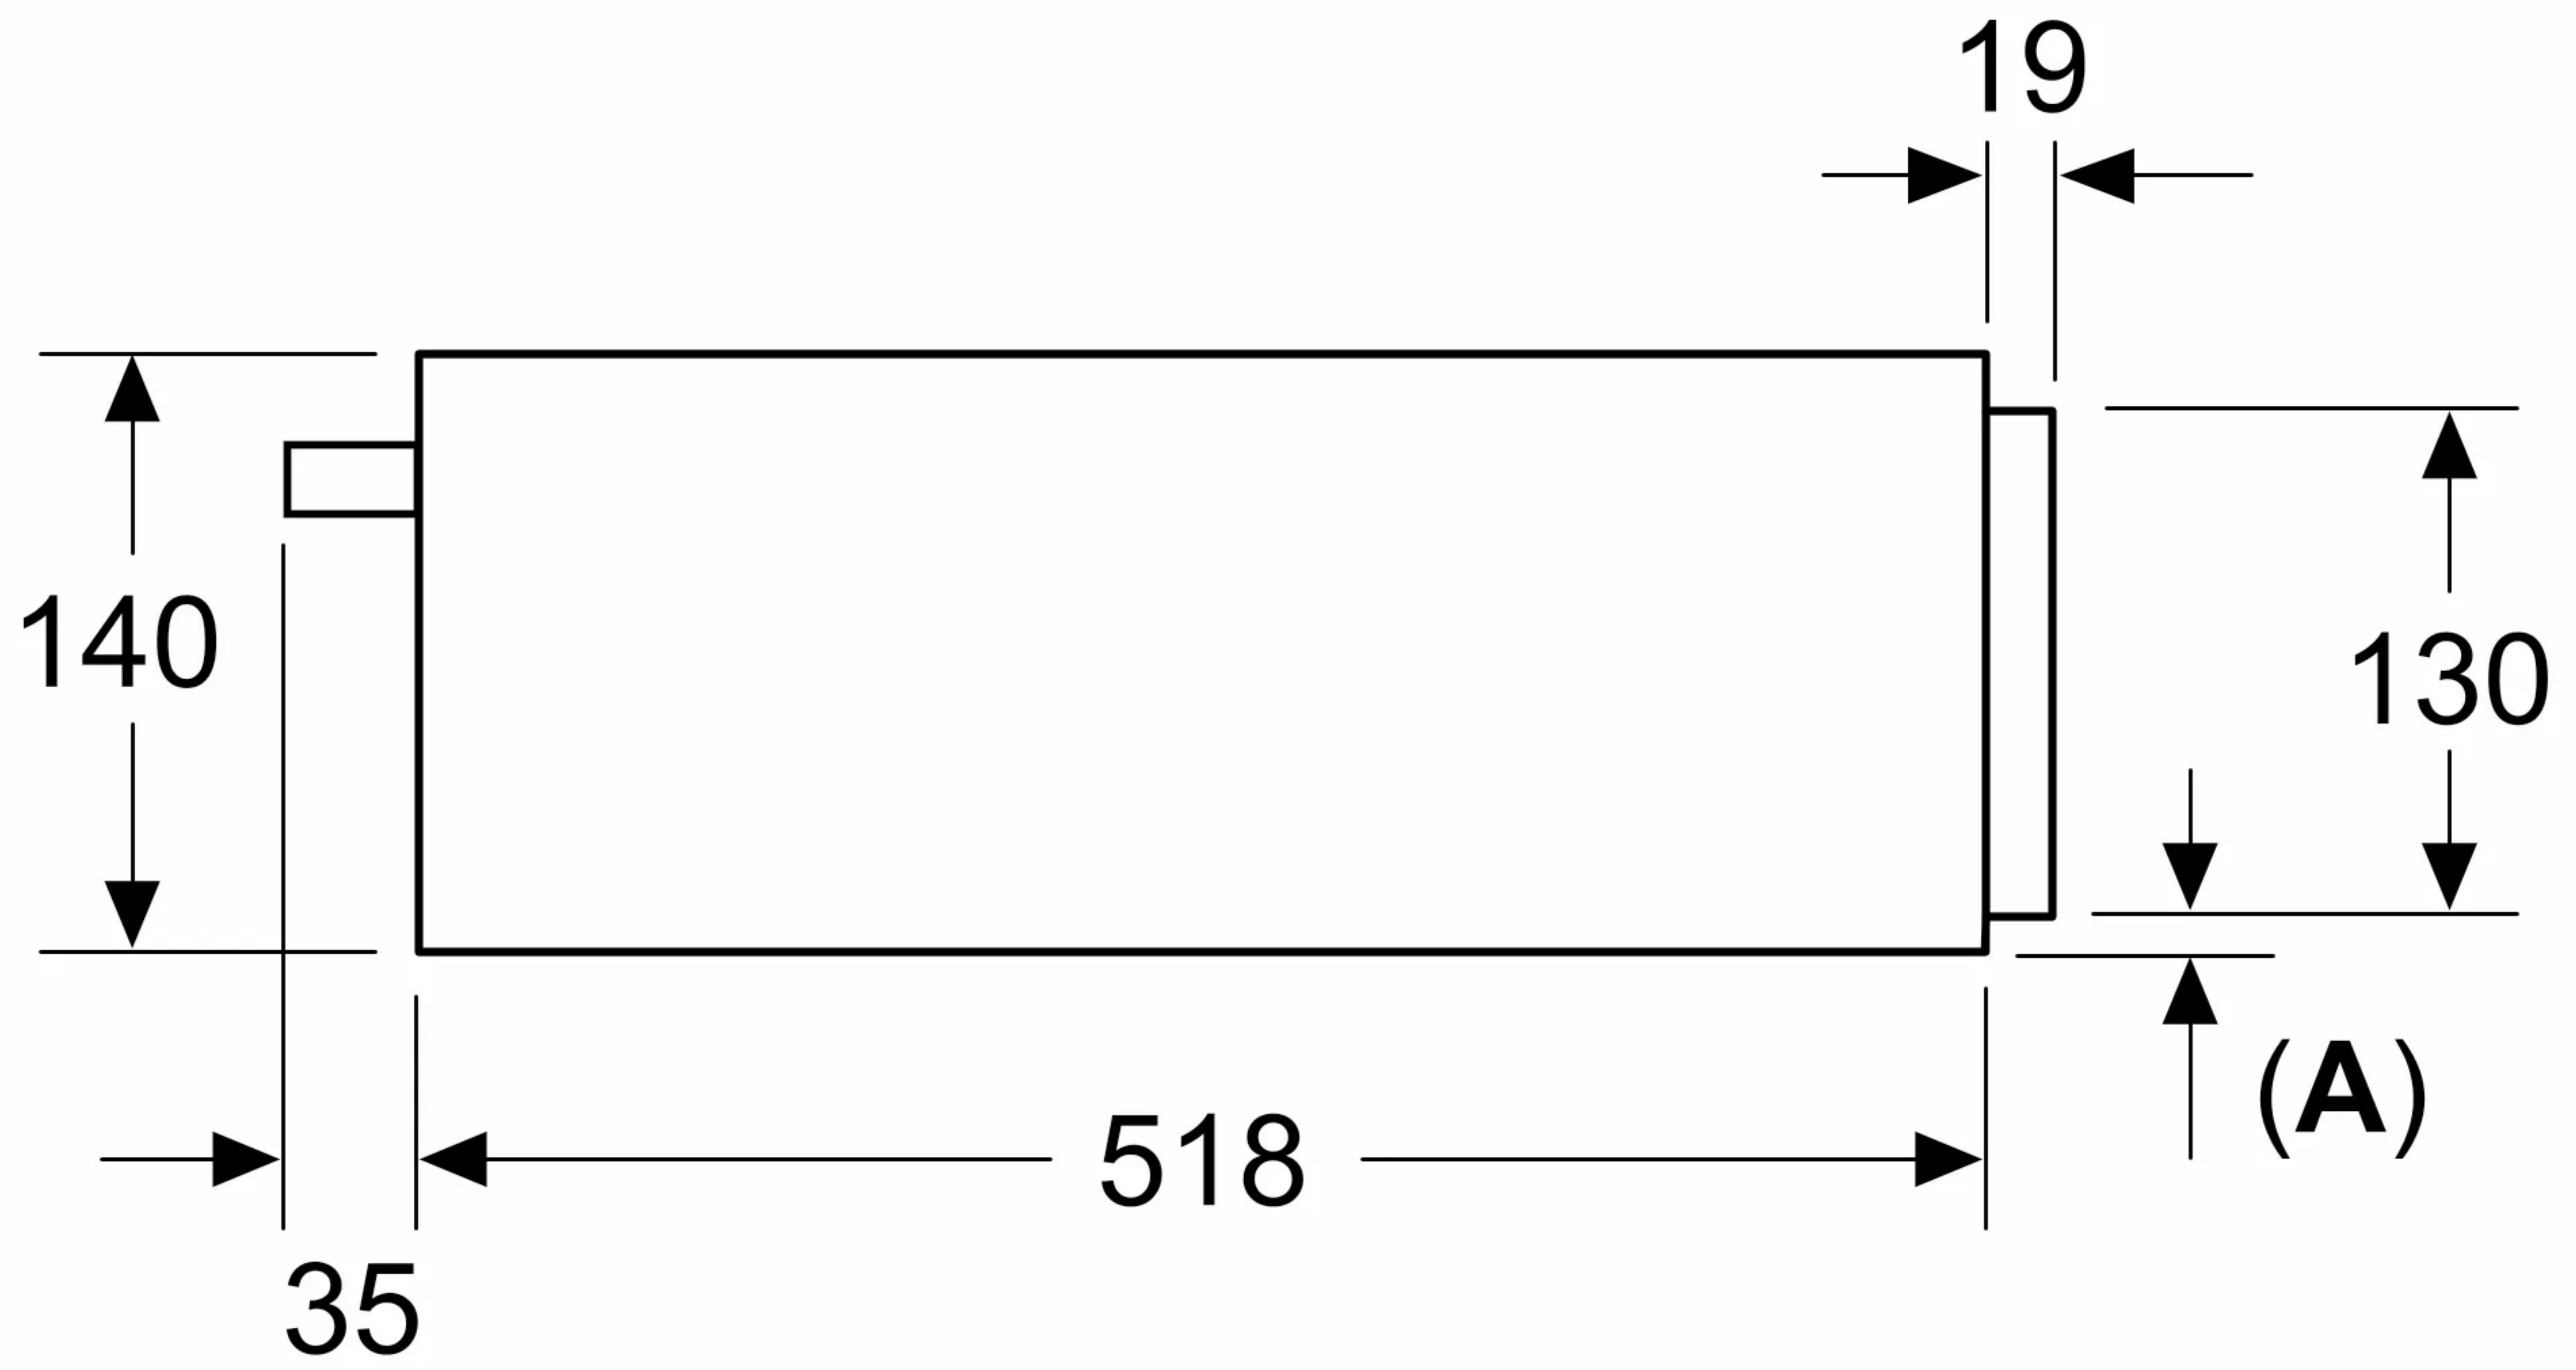

Measurements in mm

Measurements in mm

A: 7.5 mm

Compact ovens with appliance height of 455 mm can be installed above the warming drawer without an intermediate floor