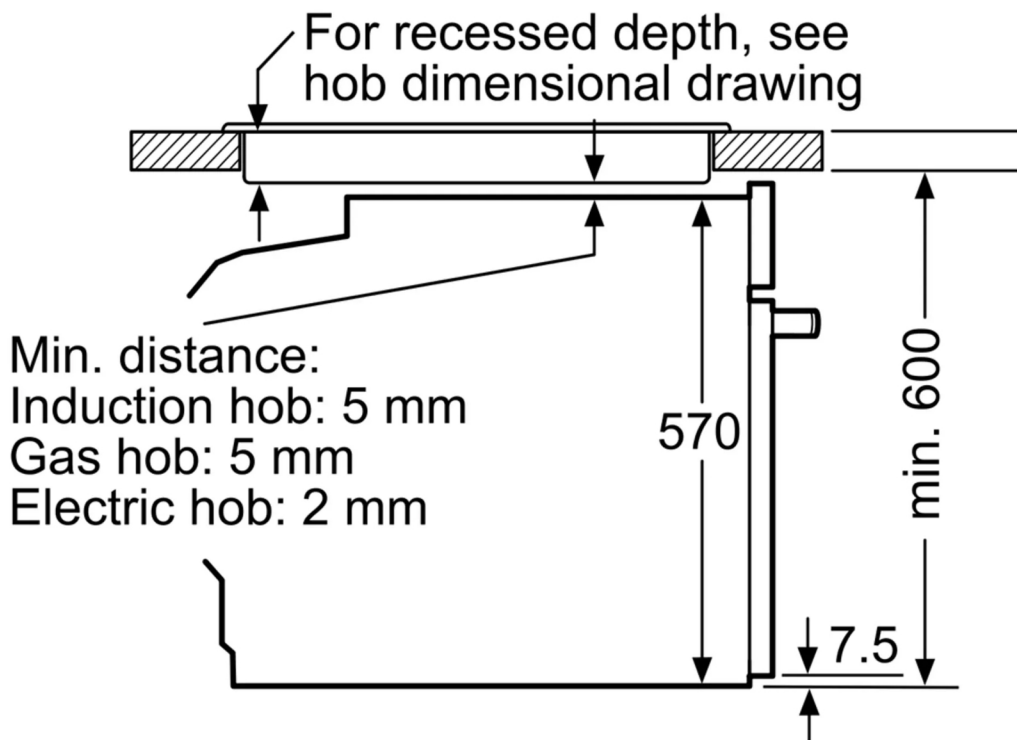

measurements in mm

measurements in mm

Measurements in mm

A: 19.5 mm

B: Space for appliance connection 320 x 115 mm

Installation with a hob.

measurements in mm