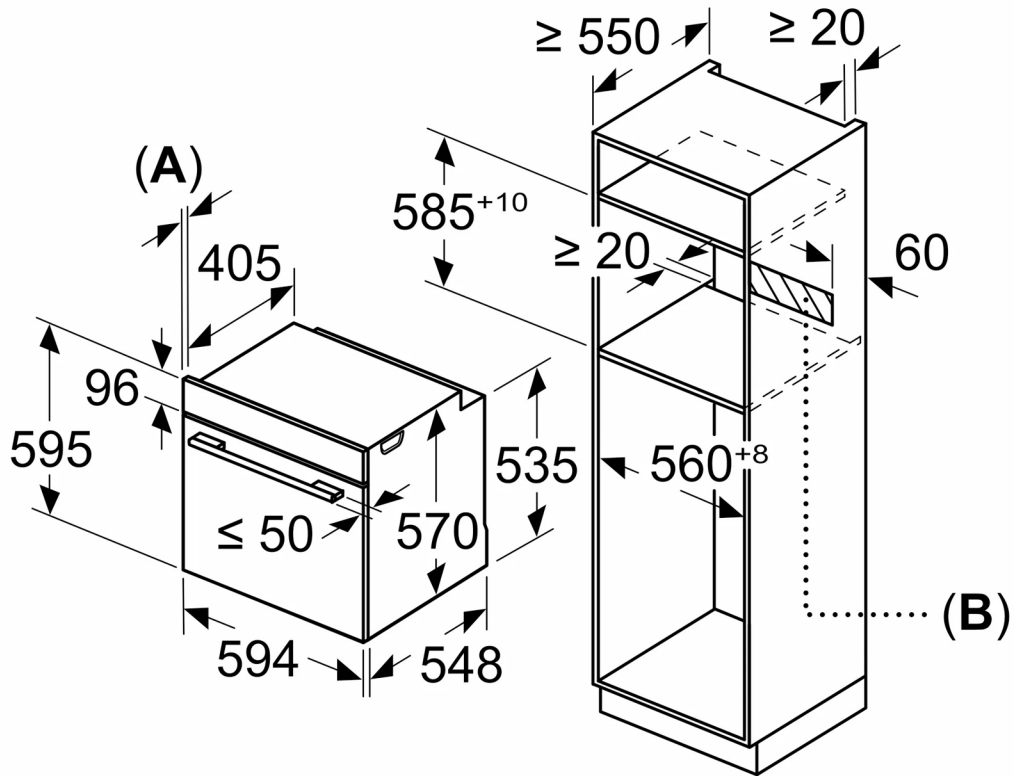

measurements in mm

measurements in mm

Measurements in mm

A: 19.5 mm

B: Space for appliance connection 320 x 115 mm

Installation with a hob.

measurements in mm