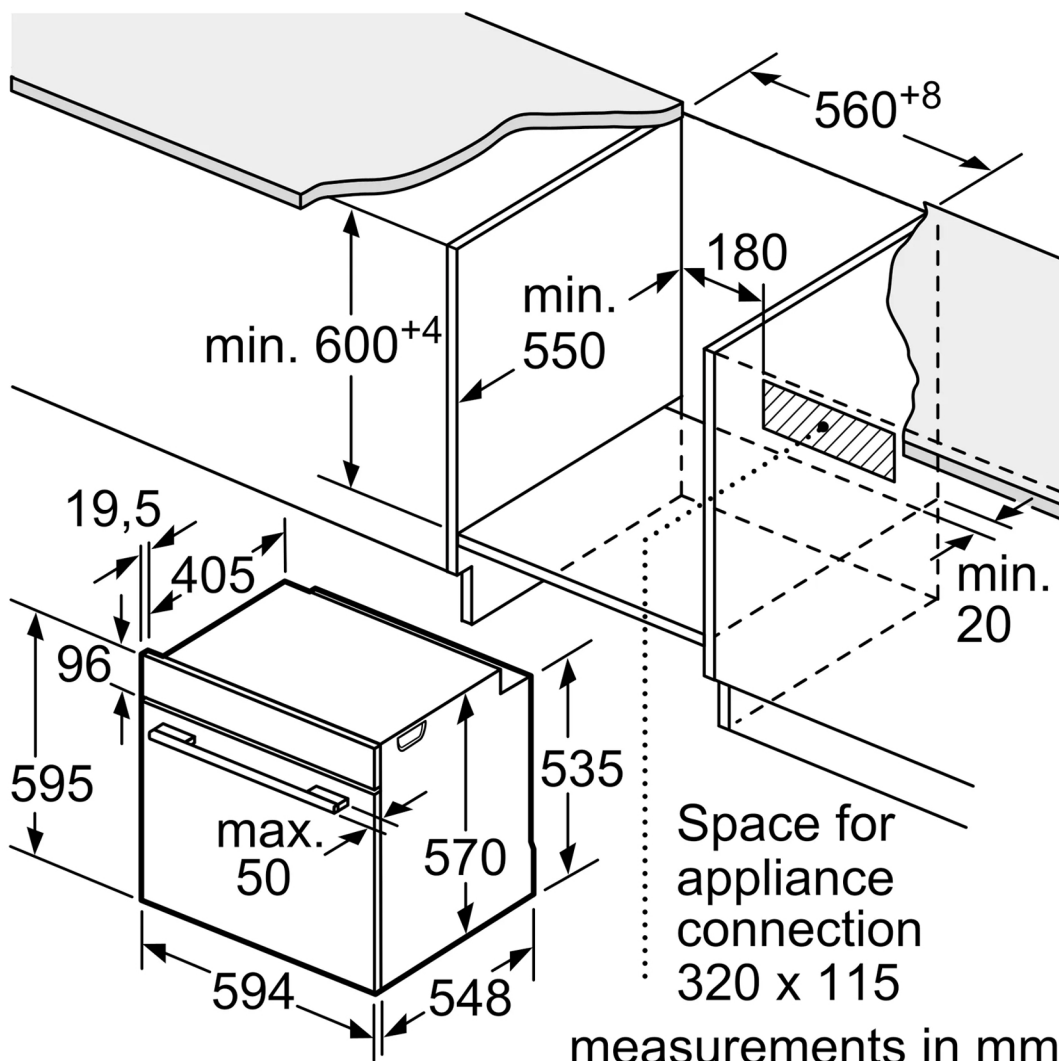

measurements in mm

measurements in mm

Measurements in mm

A: 19.5 mm

B: Space for appliance connection 320 x 115 mm

Installation with a hob.

measurements in mm